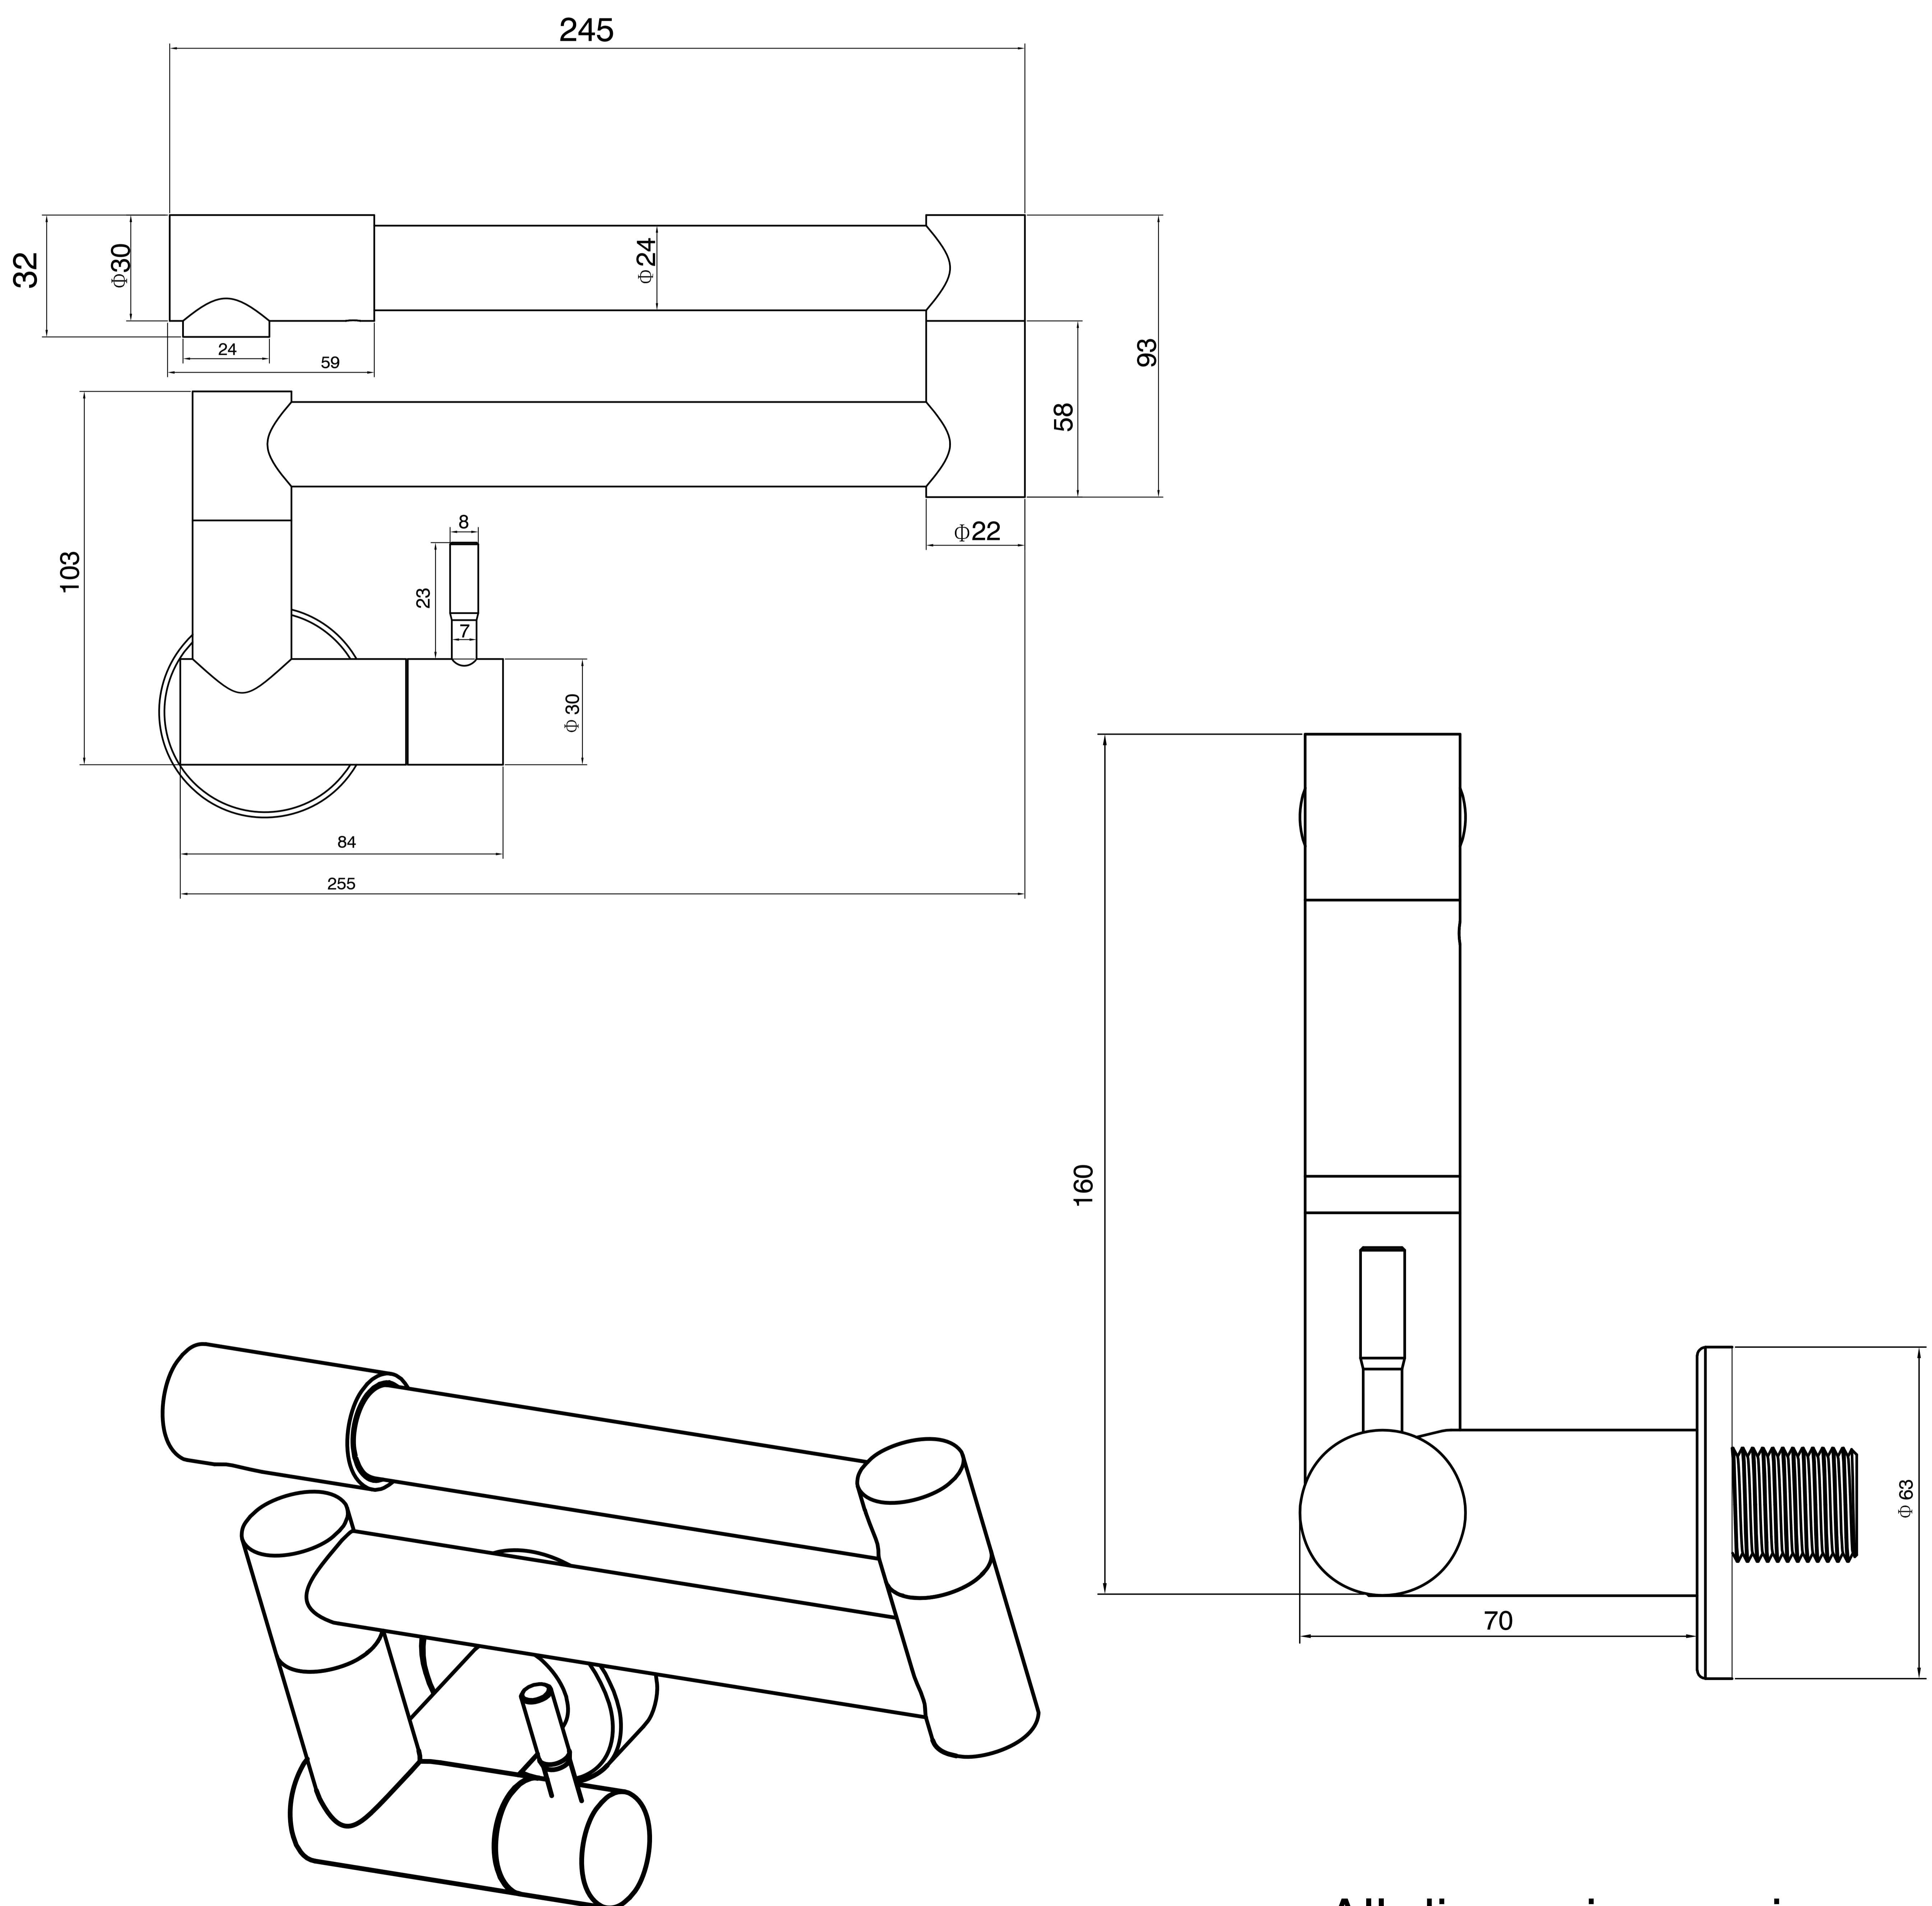

SS Wall Mounted Adjustable Sink Cock

Product Code : 2005

Technical Drawing

All dimension are in **mm**